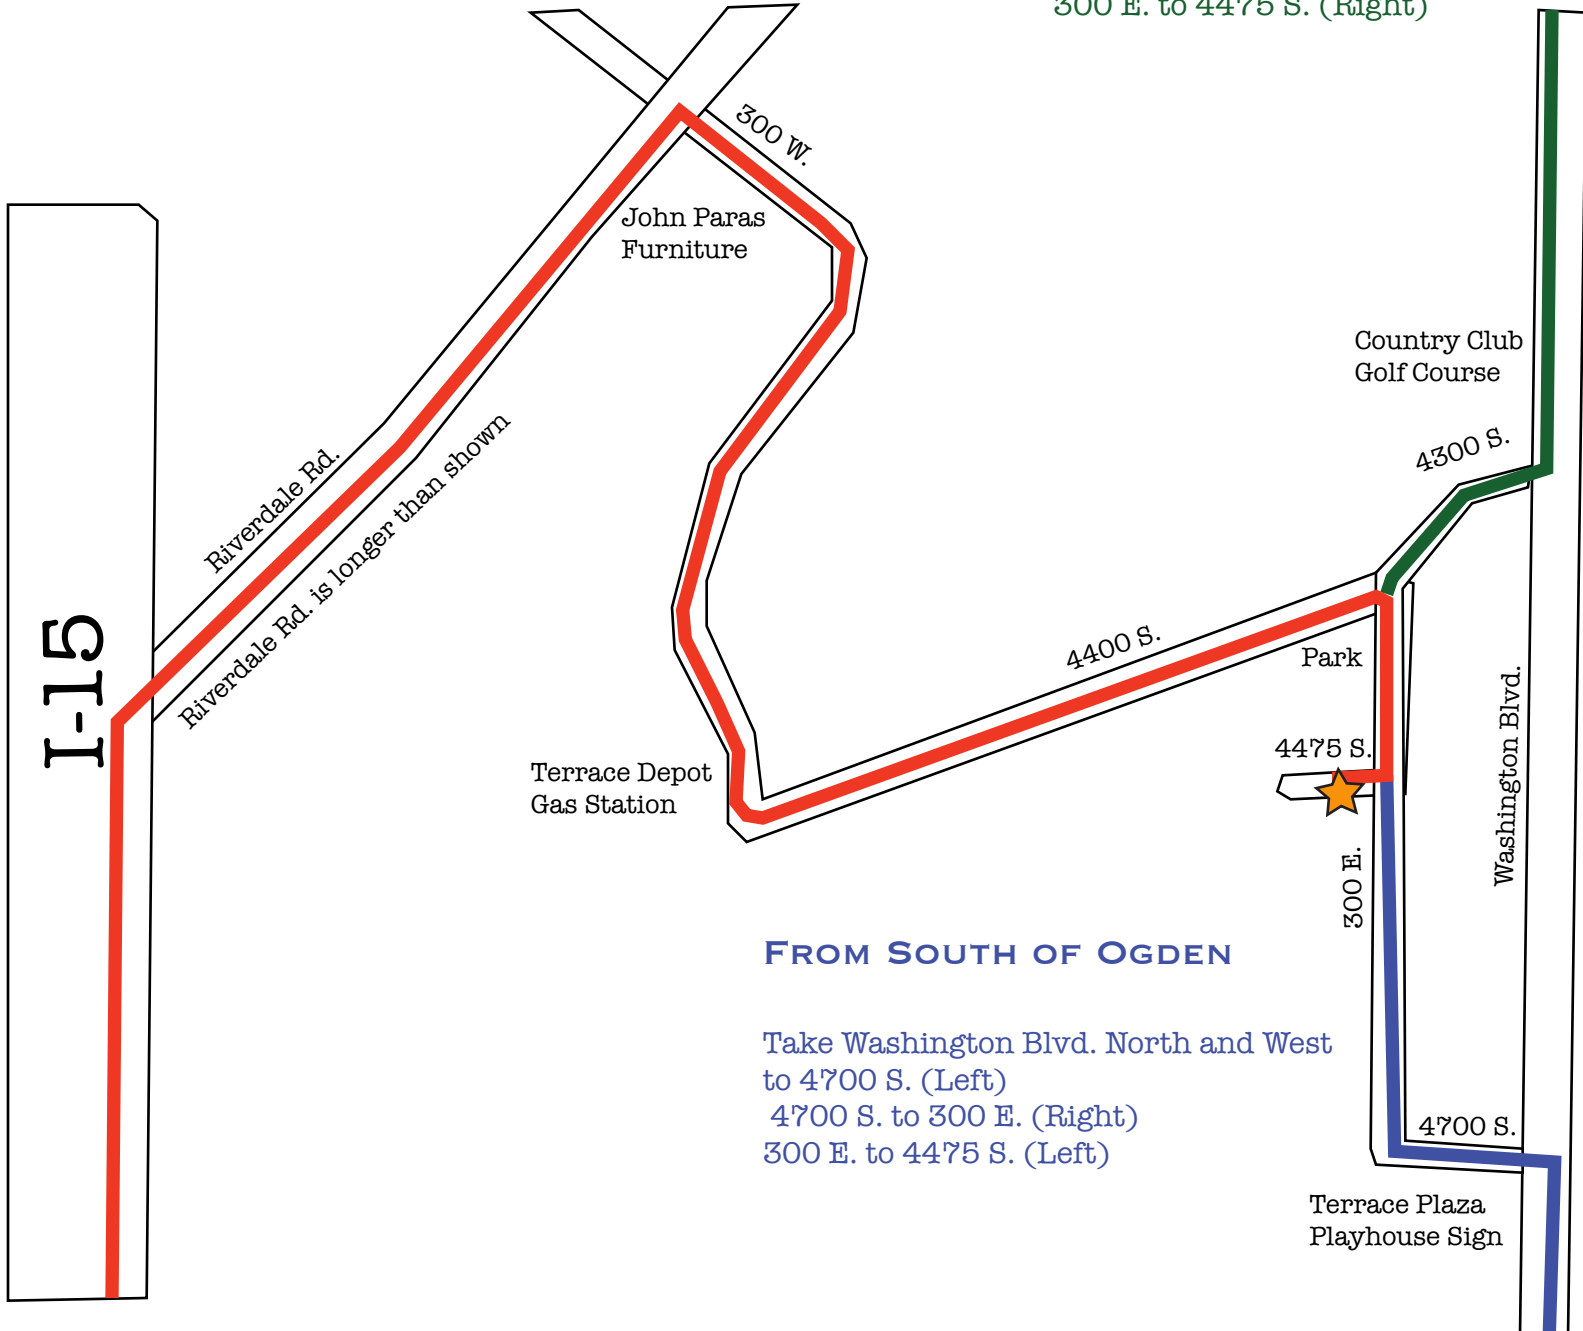

FROM SALT LAKE AREA

I-15 to Riverdale Exit. (Right)
Riverdale Road to 300 W. (Right)
300 W. to 4400 S. (Left)
44400 S. to 300 E. (Right)
300 E. to 4475 S, (Right)

FROM NORTH OF OGDEN

Take Washington Blvd. South
to 4300 S. (Right)
Take Left fork, which is 300 E.
300 E. to 4475 S. (Right)

FROM SOUTH OF OGDEN

Take Washington Blvd. North and West
to 4700 S. (Left)
4700 S. to 300 E. (Right)
300 E. to 4475 S. (Left)

281 E. 4475 S.
Washington Terrace, UT 84405
801-317-4778