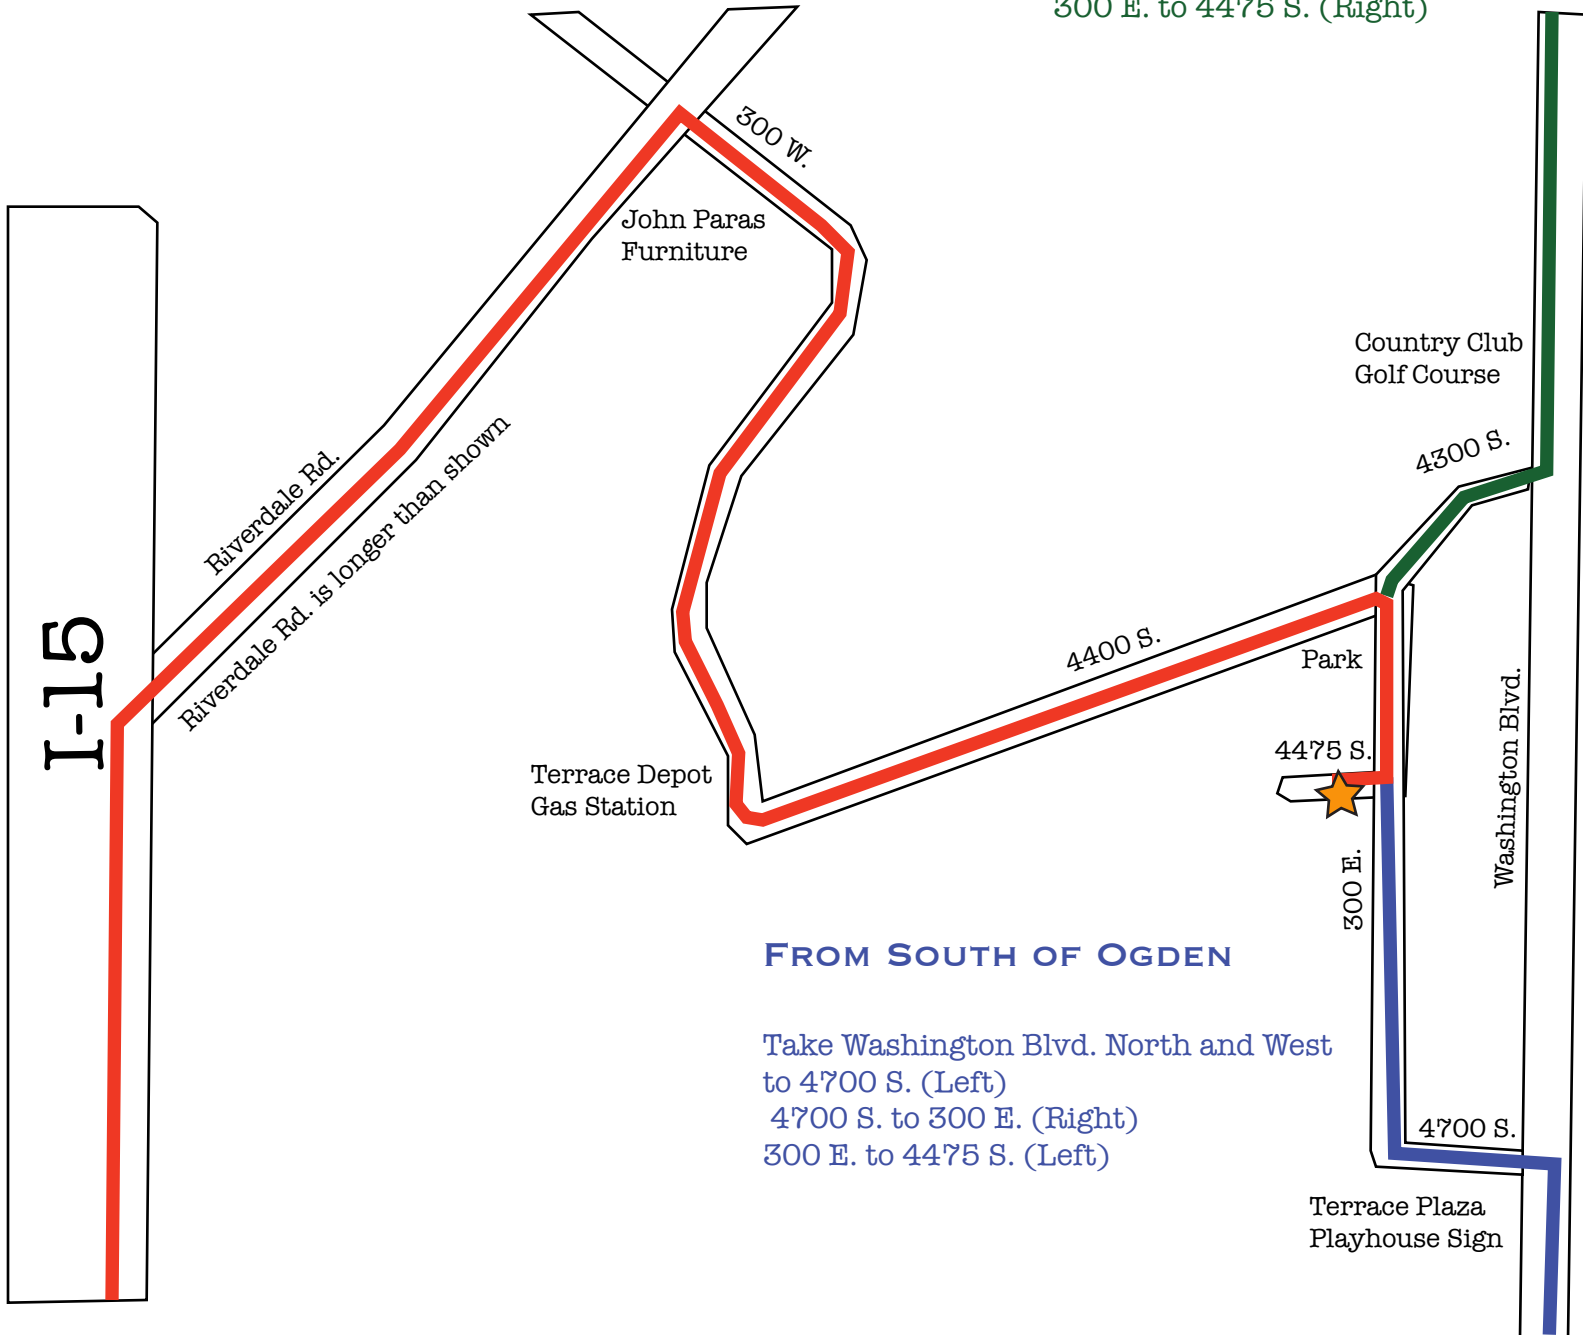

## FROM SALT LAKE AREA

I-15 to Riverdale Exit. (Right)  
Riverdale Road to 300 W. (Right)  
300 W. to 4400 S. (Left)  
44400 S. to 300 E. (Right)  
300 E. to 4475 S, (Right)

## FROM NORTH OF OGDEN

Take Washington Blvd. South  
to 4300 S. (Right)  
Take Left fork, which is 300 E.  
300 E. to 4475 S. (Right)

## FROM SOUTH OF OGDEN

Take Washington Blvd. North and West  
to 4700 S. (Left)  
4700 S. to 300 E. (Right)  
300 E. to 4475 S. (Left)

281 E. 4475 S.  
Washington Terrace, UT 84405  
801-317-4778